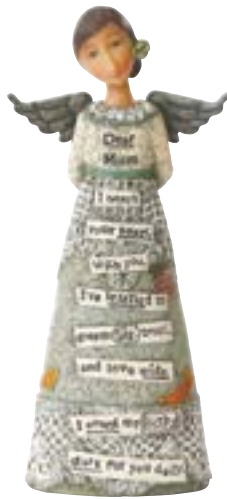

1002720180 May
Birthday Wish Angel
Loved
Height: 11.5cm

1002720181 June
Birthday Wish Angel
Loved
Height: 11.5cm

1002720182 July
Birthday Wish Angel
Loved
Height: 11.5cm

1002720183 August
Birthday Wish Angel
Loved
Height: 11.5cm

1002720184 September
Birthday Wish Angel
Loved
Height: 11.5cm

1002720185 October
Birthday Wish Angel
Loved
Height: 11.5cm

1002720186 November
Birthday Wish Angel
Loved
Height: 11.5cm

1002720187 December
Birthday Wish Angel
Loved
Height: 11.5cm

1002720098 Soul Sister Figure
Soul sister. Side by side, heart to heart. May we always be connected in our traveling journeys.
Height: 18.0cm

1002720223 Hope and
Healing Figure
Believe in healing, the power of hope, and the knowing your heart is never alone.
Height: 18.0cm

1002720096 Celebrate Figure
Celebrate. Unleash your joy. Jump in the air. Smile wide, and dance your heart out.
Height: 18.0cm

1003800015 Dear Mum Figure
Dear Mum. I heart your heart. With you, I've learned to dream big, trust and love wide. I count my lucky stars for you daily.
 Height: 19.0cm