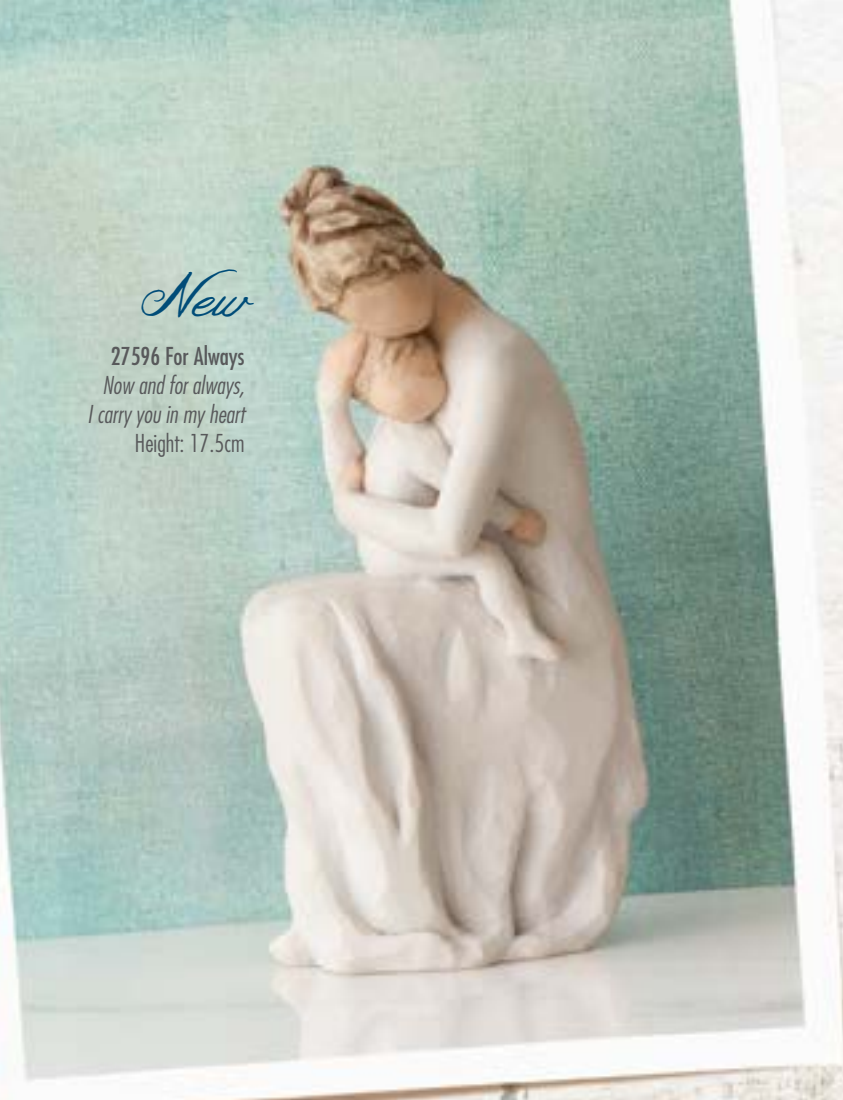

26058 Grandfather
Bridging generations with ageless love
Height: 14.0cm

New

27596 For Always
Now and for always,
I carry you in my heart
Height: 17.5cm

'The challenge for me is to honestly sculpt what I know to be true... to put my feelings into tangible form. Then, hopefully, this will touch a universal chord and be meaningful to others.'

Susan Curtis