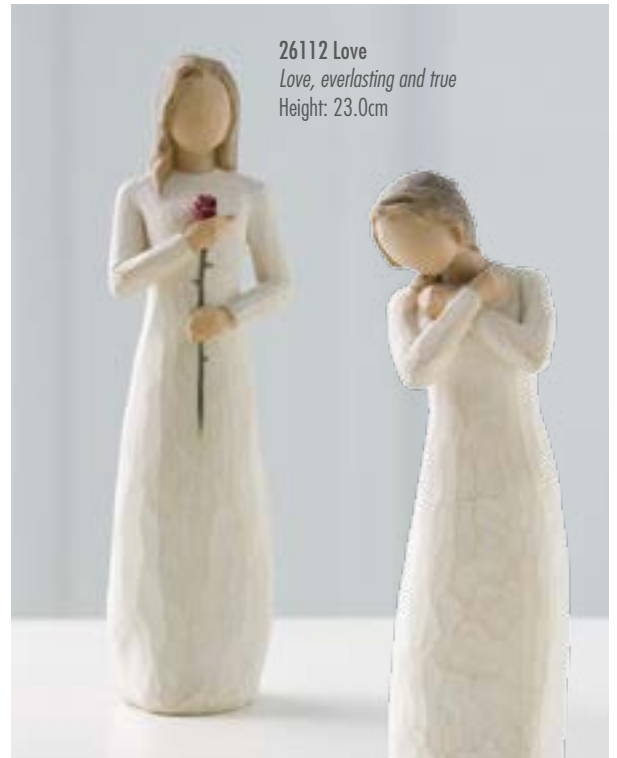

26142 Heart of Gold
You will always have my heart
Height: 14.0cm

26132 Keepsake
Kept forever in the heart
Height: 13.5cm

26163 Hope
Hope lifts us up!
Height: 15.5cm

26171 Remember
Always, I will remember...
Height: 14.0cm

27158 Prayer of Peace
Seeking the quiet within
Height: 10.0cm

26104 Peace on Earth
An embrace of Peace
Height: 21.0cm

26231 Je t'aime (I Love You)
In any language, it's you I love
Height: 21.0cm

26112 Love
Love, everlasting and true
Height: 23.0cm