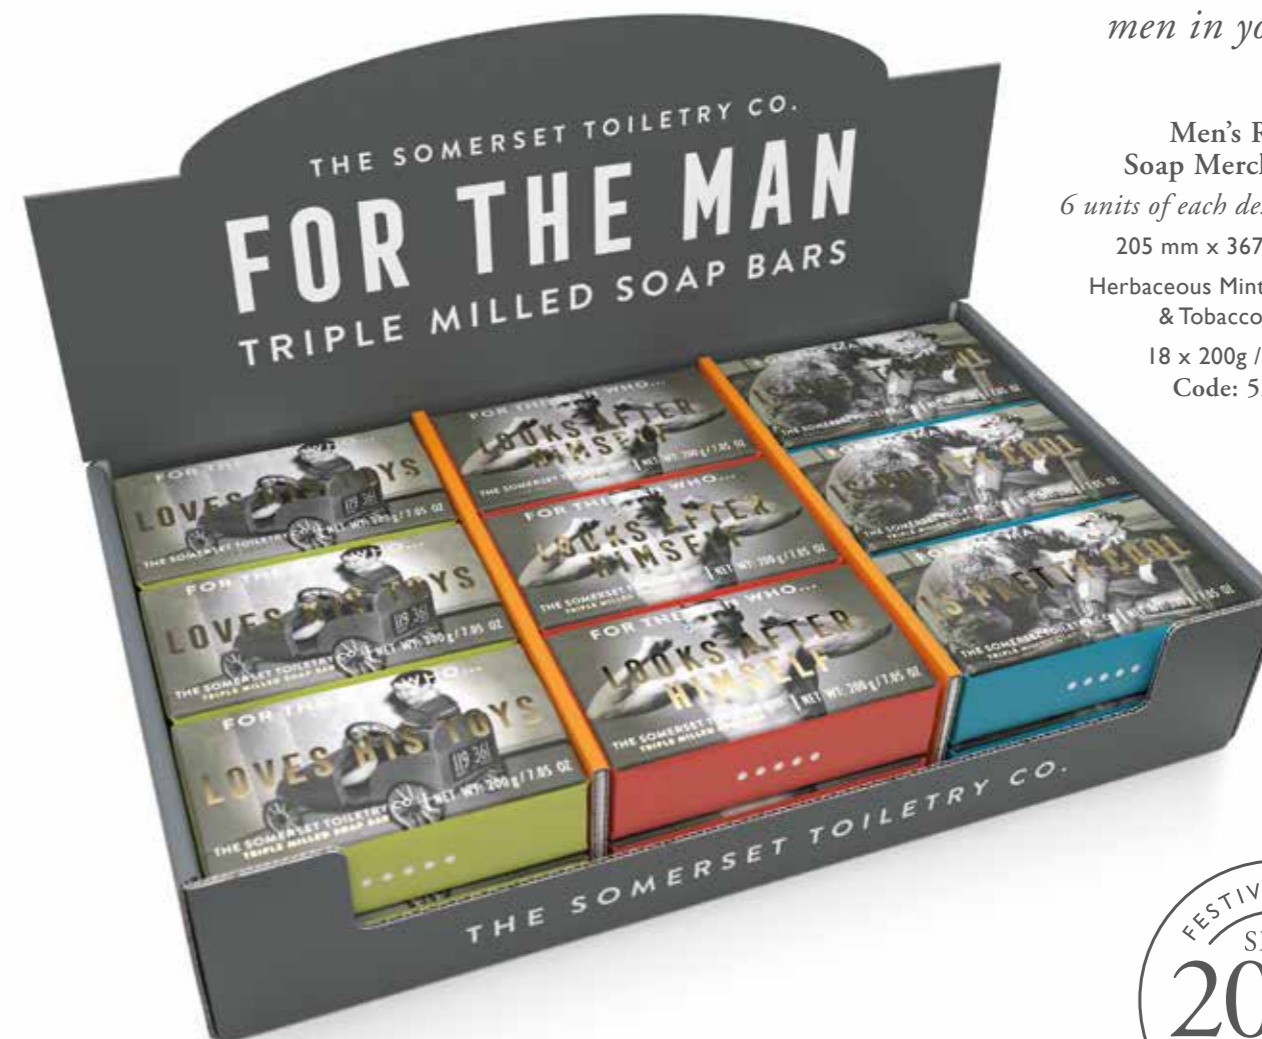

FESTIVE 2018 PREVIEW

Spread a little joy at Christmas

"Retro soaps for the men in your life"

Men's Retro Soap Merchandiser
6 units of each design / fragrance
205 mm x 367 x 206 mm
Herbaceous Mint, Citrus Spice & Tobacco Wood
18 x 200g / 7.05 oz
Code: 52008

"Give a little love this Christmas with our heart shaped soap tins"