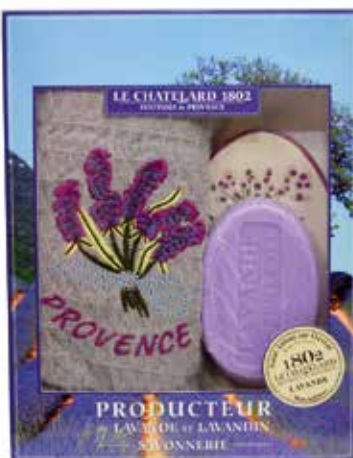

COFT04G

Torchon brodé gris + 1 Savon ovale 100 g Lavande + 1 Porte savon ovale Lavande./Grey Embroidered Towel + 1 Oval Lavender Soap 100 g + 1 Oval Soap dish.